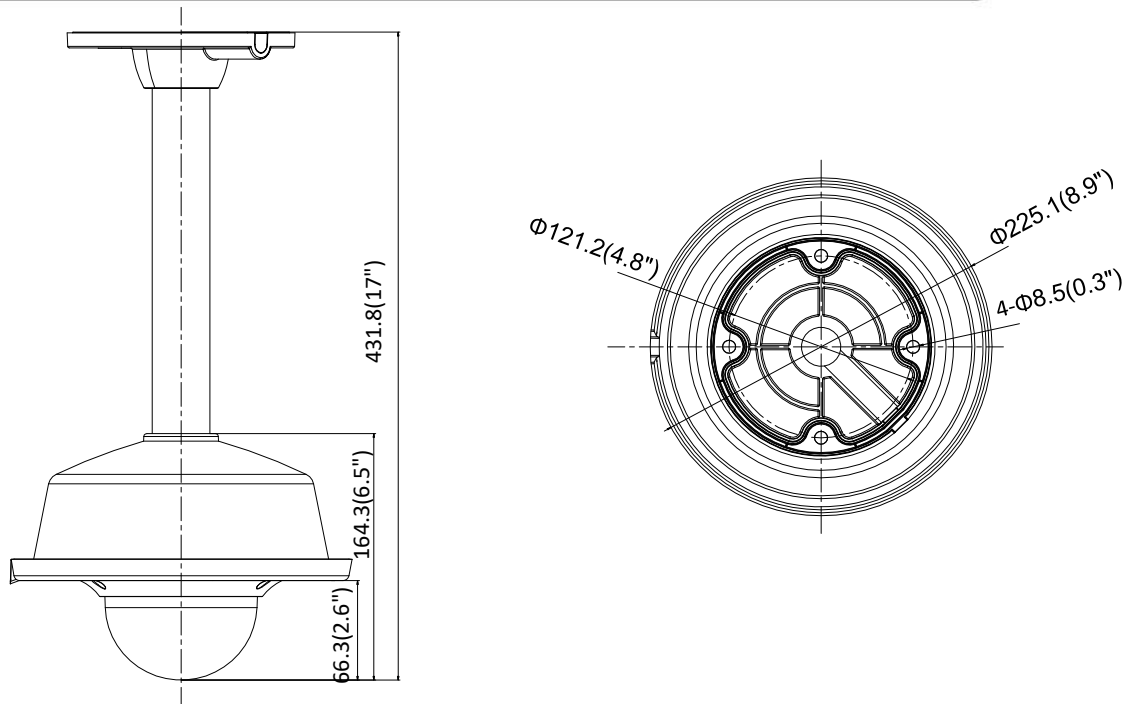

## Available Model

DS-2CD2746G1-IZ (2.8 mm to 12 mm), DS-2CD2746G1-IZS (2.8 mm to 12 mm)

Dimension

Camera:

Wall Mounting with the Bracket (DS-1473ZJ-155 and DS-1253ZJ-L):

Pendant Mounting with the Bracket (DS-1471ZJ-155 and DS-1253ZJ-L):