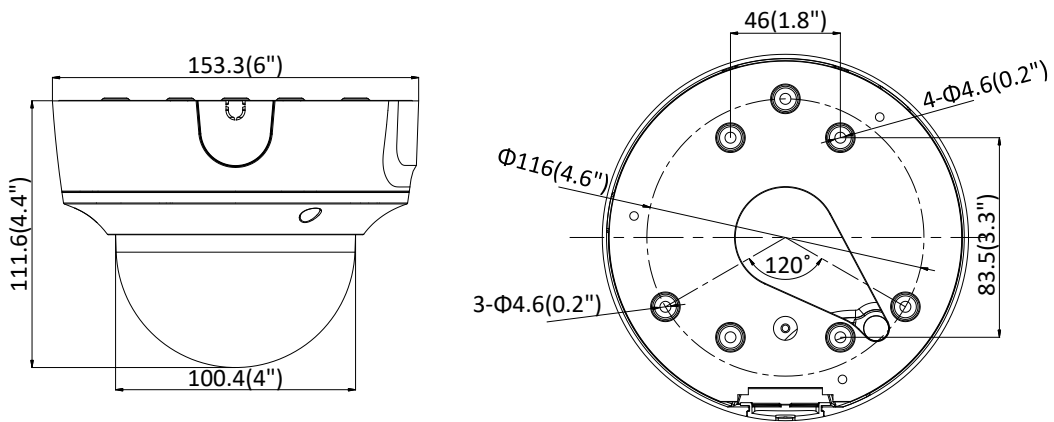

Dimension

Camera:

Wall Mounting with the Bracket (DS-1473ZJ-155 and DS-1253ZJ-L):