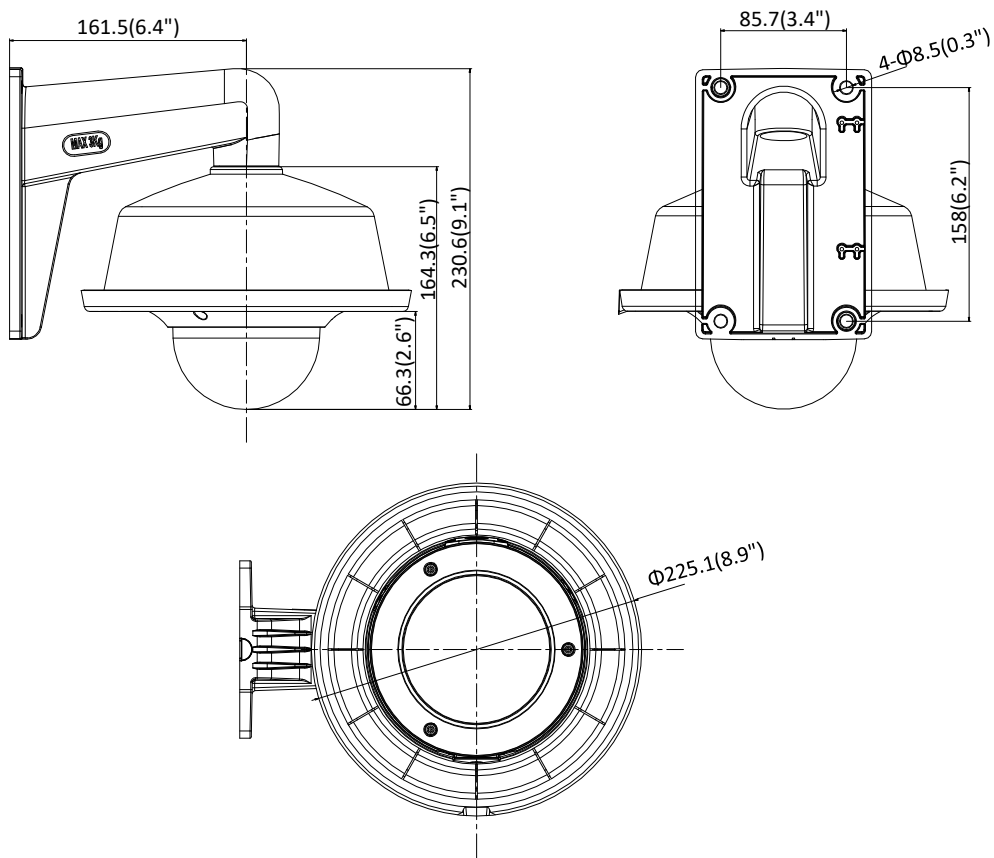

## Available Model

DS-2CD2746G1-IZ (2.8 mm to 12 mm), DS-2CD2746G1-IZS (2.8 mm to 12 mm)

Dimension

Camera:

Wall Mounting with the Bracket (DS-1473ZJ-155 and DS-1253ZJ-L):

Pendant Mounting with the Bracket (DS-1471ZJ-155 and DS-1253ZJ-L):